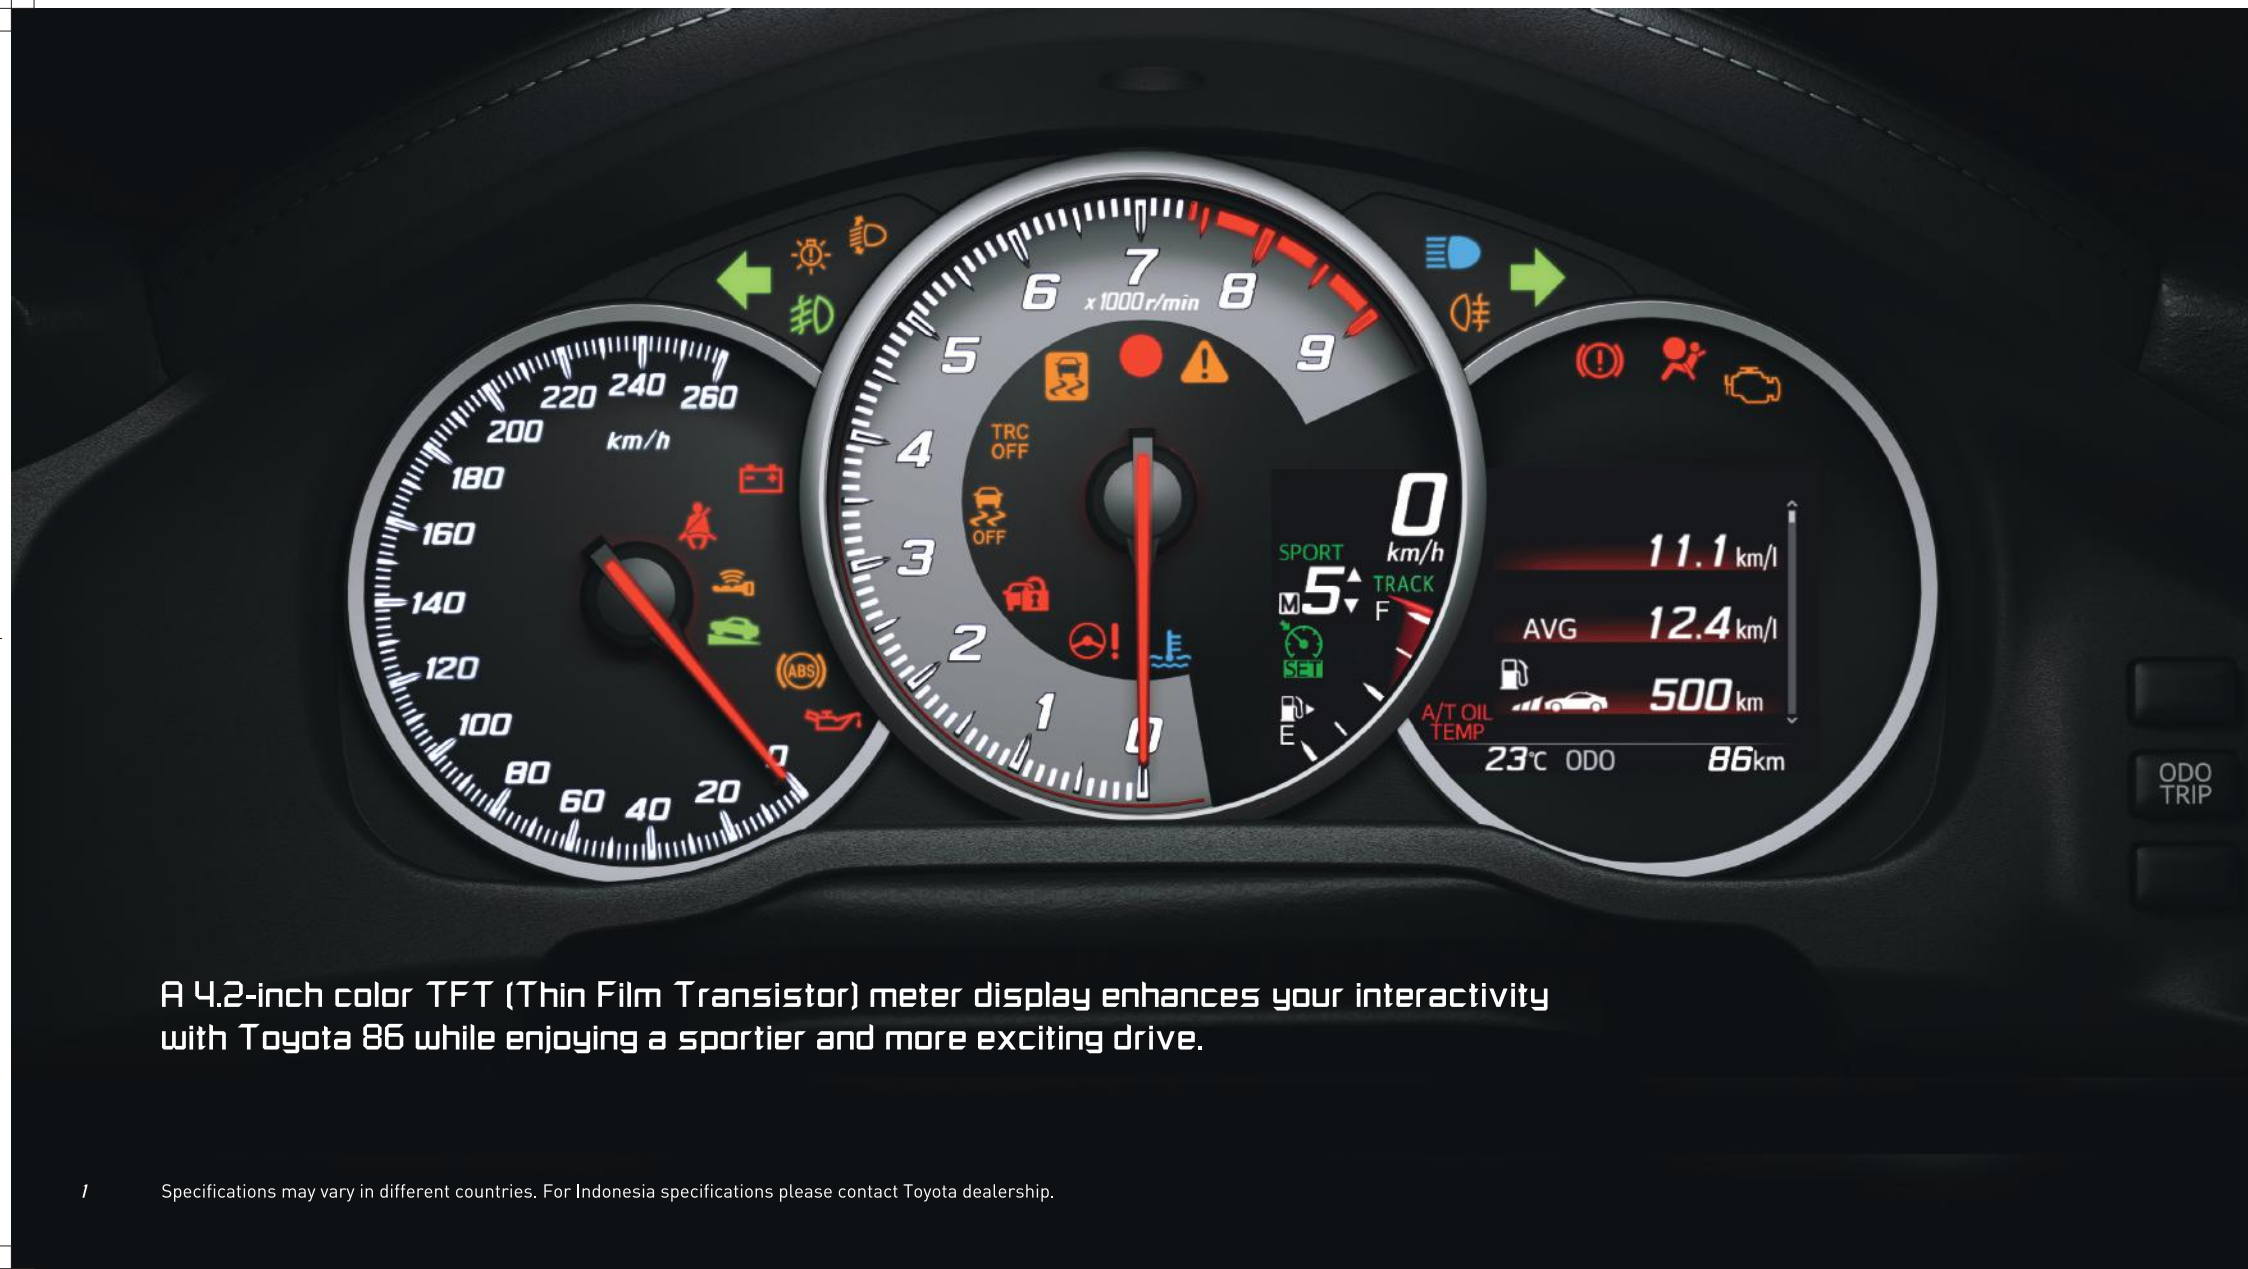

**PT TOYOTA-ASTRA MOTOR**  
Jl. Laksda Yos Sudarso Sunter II - Jakarta 14330

Authorized Toyota Dealer

A 4.2-inch color TFT (Thin Film Transistor) meter display enhances your interactivity with Toyota 86 while enjoying a sportier and more exciting drive.

*Get in total sync*

*Graceful low silhouette — a gift of passion*

Everything about this car is designed to help realize better handling performance. We prioritized the enhancement of Toyota 86's aerodynamic handling stability. This is not only reflected in changes you can see, but also hands-on in the enhanced quality of the drive.

### Body Structure

The Toyota 86 has superior aerodynamic characteristics, light body weight and high stiffness. These result in superior driving stability, and a combination of overall safety and sports car maneuverability.