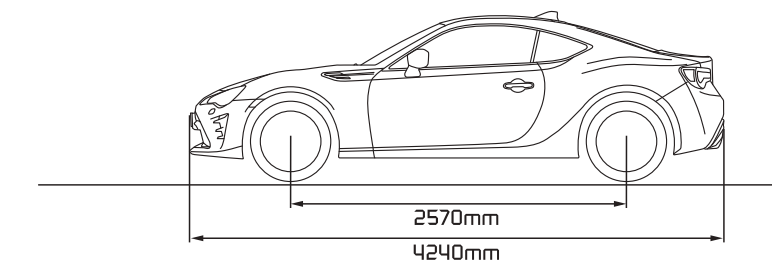

### Body Structure

The Toyota 86 has superior aerodynamic characteristics, light body weight and high stiffness. These result in superior driving stability, and a combination of overall safety and sports car maneuverability.

## Exterior

## Specifications

Exterior	86 M/T	A/T	
		86	86 TRD
Overall	Length mm	4,240	
	Width mm	1,775	
	Height mm	1,320	
Wheelbase	mm	2,570	
Tread	Front mm	1,520	
	Rear mm	1,540	
Engine Type	Boxer 4 Cylinder DOHC D4-S (Direct Injection 4-Stroke Gasoline)		
Valve Mechanism	16 Valve DOHC		
Bore X Stroke	86x86		
Displacement (cc)	1,998		
Compression Ratio	12.5:1		
Maximum Power (Kw/Rpm)	147/7,000		
Maximum Torque (Nm/Rpm)	205/6,600		
Powertrain	FR (Front Engine, Rear Wheel Drive)		
Transmission	6-speed M/T	6-speed A/T	
Suspension	Front	MacPherson Strut	
	Rear	Double Wishbone	
Brakes	Front	Ventilated Disc	
	Rear	Ventilated Disc	
Body Kit Package	Without	TRD package	
Power Steering	Electric		
Tires	215/45/R17		
Srs Airbag	With (front + side + curtain shield)		