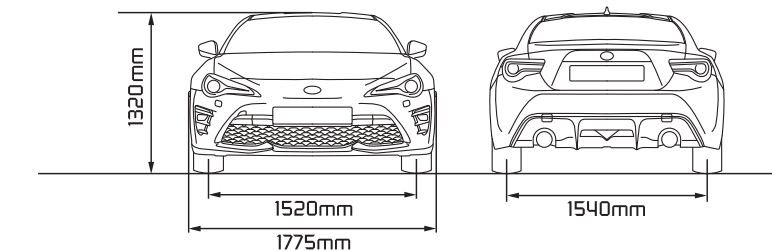

### Body Structure

The Toyota 86 has superior aerodynamic characteristics, light body weight and high stiffness. These result in superior driving stability, and a combination of overall safety and sports car maneuverability.

## Specifications

Exterior	86 M/T	A/T	
		86	86 TRD
Overall	Length mm	4,240	
	Width mm	1,775	
	Height mm	1,320	
Wheelbase	mm	2,570	
Tread	Front mm	1,520	
	Rear mm	1,540	
Engine Type	Boxer 4 Cylinder DOHC D4-S (Direct Injection 4-Stroke Gasoline)		
Valve Mechanism	16 Valve DOHC		
Bore X Stroke	86x86		
Displacement (cc)	1,998		
Compression Ratio	12.5:1		
Maximum Power (Kw/Rpm)	147/7,000		
Maximum Torque (Nm/Rpm)	205/6,600		
Powertrain	FR (Front Engine, Rear Wheel Drive)		
Transmission	6-speed M/T	6-speed A/T	
Suspension	Front	MacPherson Strut	
	Rear	Double Wishbone	
Brakes	Front	Ventilated Disc	
	Rear	Ventilated Disc	
Body Kit Package	Without	TRD package	
Power Steering	Electric		
Tires	215/45/R17		
Srs Airbag	With (front + side + curtain shield)		